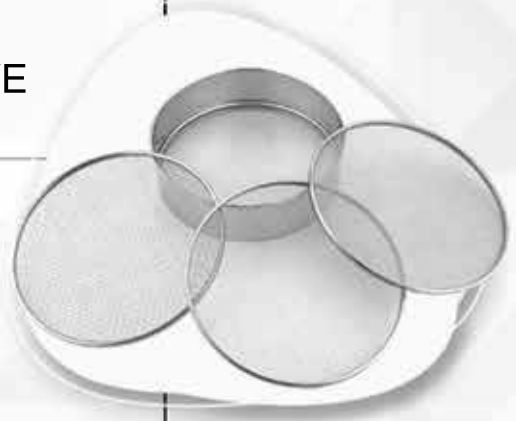

AVAILABLE SIZE :
1 | 2 | 3 | 4

**PLATINA DOUBLE NET
TEA STRAINERS**

AVAILABLE SHAPE :
ROUND | CONICAL

AVAILABLE SIZE :
1 | 2 | 3 | 4

**ACE
TEA STRAINERS**

AVAILABLE SIZE :
1 | 2 | 3 | 4

**PLATINA
SOUP & JUICE
STRAINERS**

AVAILABLE SIZES :
4 | 5 | 6 | 7 | 8 | 9

PLATINA
4 IN 1 FOLDING SIEVE
 (ATTA | MAIDA | WHEAT | RICE)

AVAILABLE SIZES
 SIEVE : 8 | 9 | 10 | 11

PLATINA
FIXED ATTA SIEVE

AVAILABLE SIZES
 SIEVE : 6 | 7 | 8 | 9

AVAILABLE COMBO

Sieve	Small
6 7 8	7 8 9

PLATINA
NET COVERS

AVAILABLE SIZES
 7 | 8 | 9 | 10

CURVE
TABLE CUTLERY (6 PCS SET)

AVAILABLE SIZES

Coffee Spoon | Tea Spoon |
Baby Spoon | Desert Spoon |
Ice Cream Spoon | Soup Spoon |
Tea Fork | Baby Fork | Desert Fork |
Soda Spoon | Nano Ladle (3 Pcs Set)