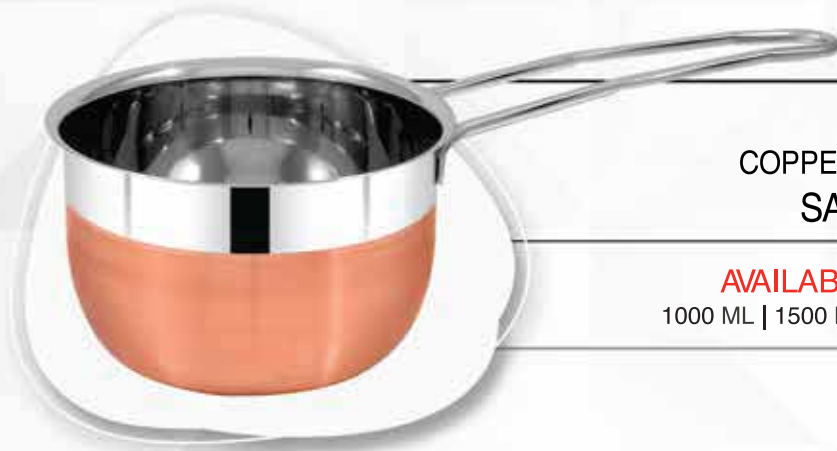

GAS STOVE
COMPATIBLE

INDUCTION
COMPATIBLE

ESTILO SAUCEPAN

AVAILABLE SIZES

1000 ML | 1500 ML | 2500 ML