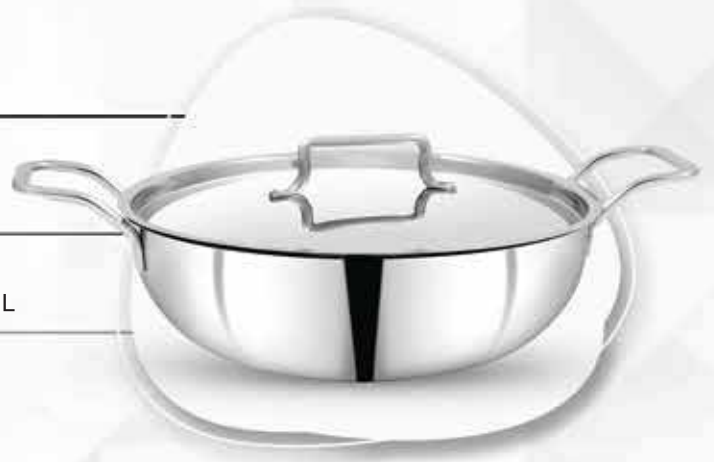

**MILANO
POT WITH LID**

AVAILABLE SIZES
1000 ML | 1500 ML | 2000 ML

ESTILO
KADAI WITH LID

AVAILABLE SIZES

1000 ML | 1500 ML | 2500 ML

NEO
COPPER BOTTOM
KADAI WITH LID

AVAILABLE SIZES

1000 ML | 1500 ML | 2500 ML